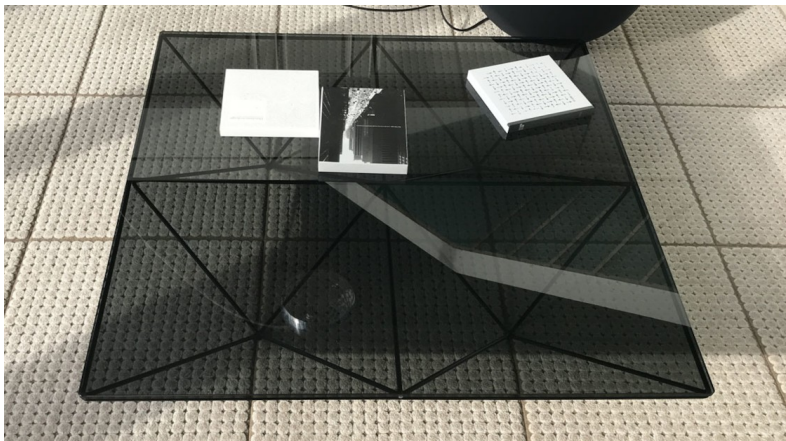

Furniture Specification

Project: Tomassini Arredamenti Display
Item: Coffee table
Qty: 1
Name: Alanda'18
Description: Coffee table with steel base and glass top.
Dimension: cm.120x120x27h
Finish: Base in black painted steel and top in smoked glass.
Manufacturer: B&B Italia

Sample / Image Reference *(Main Picture is indicative)*

Note:

Smoked glass

Black painted